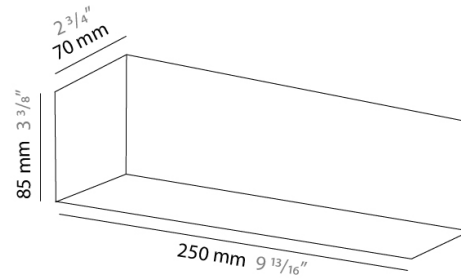

TOY SURFACE

D83281-PSS

GENERAL

Series: Toy
Brand: Panzeri
Division: Design
Mounting Type: Surface
Mounting Location: Wall

PHYSICAL

Shape: Rectangle
Length (mm): 250
Length (in): $9 \frac{13}{16}$
Height (mm): 70
Height (in): $2 \frac{3}{4}$
Extension (mm): 85
Extension (in): $3 \frac{3}{8}$
Light Distribution: Direct / Indirect
Weight (kg): 0.82
Weight (lbs): 1.8
Diffuser: Frost White Glass
Fixture Material: Metal

ELECTRICAL

Lamp Type: LED
Input Wattage (W): 13
Total Output Wattage (W): 12
Driver Included: Yes
Driver Location: Integrated
Driver Type: Integral LED driver, 700mA (Dimming and 277V options available with remote driver sold separately)

LED

Color Temperature (°K): 3000
Max. Delivered Lumen (lm): 938
CRI: >80 CRI

OPTICAL

RATINGS AND CERTIFICATIONS

Certified By: CSA Certified to UL and CSA Standards
IP rating: IP20