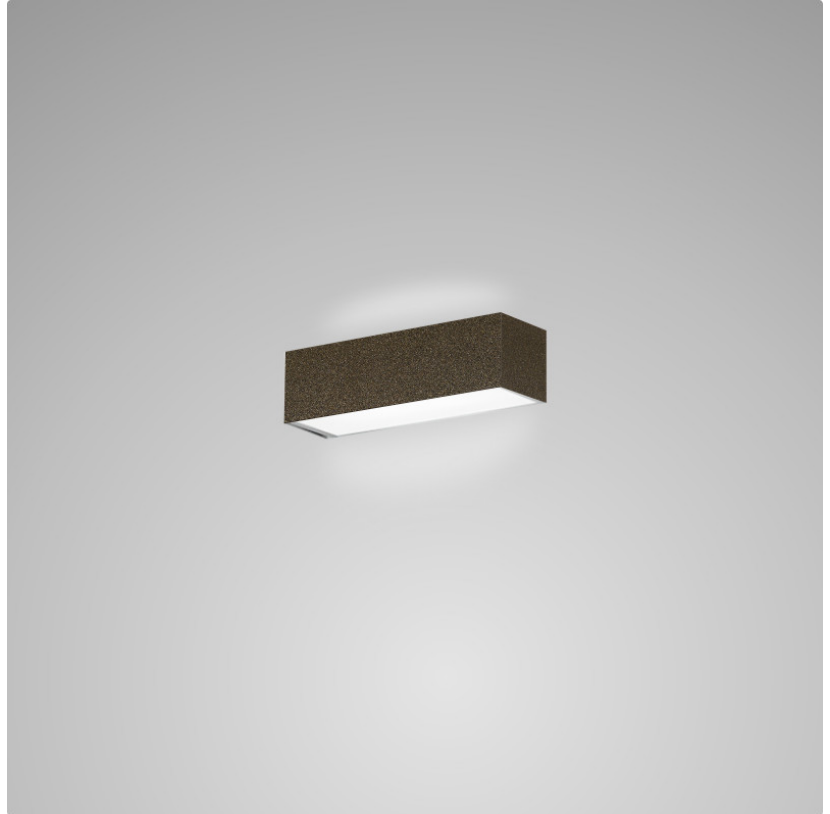

TOY SURFACE

D83285

GENERAL

Series: Toy _____
Brand: Panzeri _____
Division: Design _____
Mounting Type: Surface _____
Mounting Location: Wall _____
Subcategory: Ambient _____

PHYSICAL

Shape: Rectangle _____
Length (mm): 250 _____
Length (in): 9 7/8 _____
Height (mm): 70 _____
Height (in): 2 3/4 _____
Extension (mm): 85 _____
Extension (in): 3 1/4 _____
Light Distribution: Direct / Indirect _____
Weight (kg): 0.9 _____
Weight (lbs): 2 _____
Diffuser: Frost White Glass _____
Fixture Material: Metal _____

ELECTRICAL

Number of Lamps: 1 _____
Lamp Type: LED _____
Total Output Wattage (W): 12 _____
Dimming: Non-Dimmable _____
Driver Included: Yes _____
Driver Location: Integrated _____
Driver Type: Constant Current _____
Driver Class: Class 2 _____
Input Voltage (V): 120 _____
Upon Request: (Dimming and 277V options available with remote driver sold separately) _____

LED

Color Temperature (°K): 3000 _____
Nominal Lumen (lm): 2 x 730 _____
CRI: >80 CRI _____

OPTICAL

RATINGS AND CERTIFICATIONS

Certified By: CSA Certified to UL and CSA Standards _____
IP rating: IP40 _____