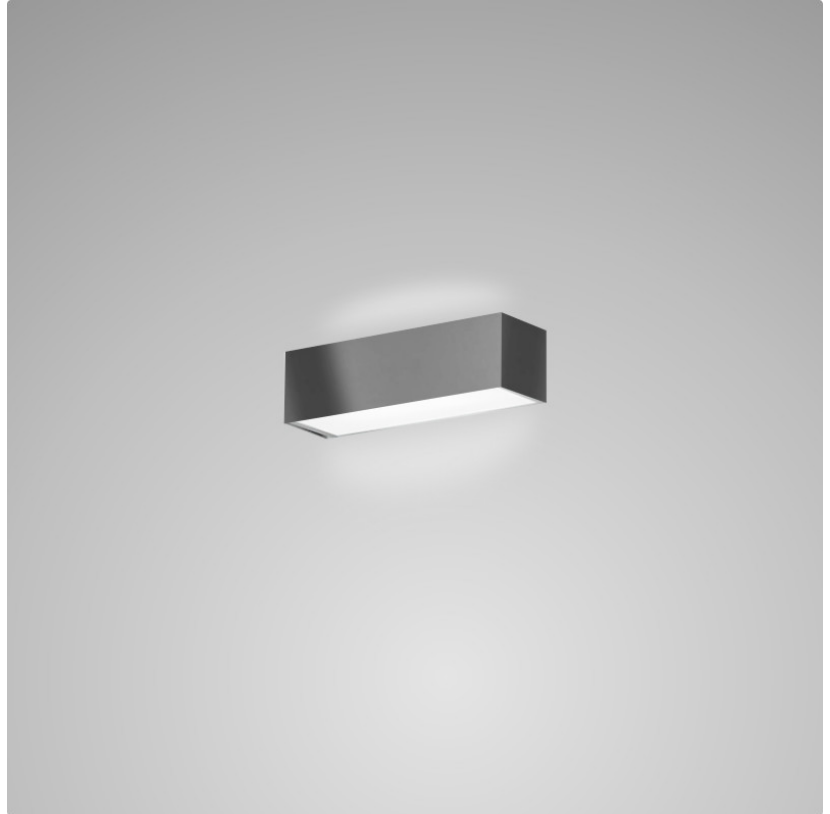

TOY SURFACE

D83281-PSS

GENERAL

Series: Toy
Brand: Panzeri
Division: Design
Mounting Type: Surface
Mounting Location: Wall

PHYSICAL

Shape: Rectangle
Length (mm): 250
Length (in): $9 \frac{13}{16}$
Height (mm): 70
Height (in): $2 \frac{3}{4}$
Extension (mm): 85
Extension (in): $3 \frac{3}{8}$
Light Distribution: Direct / Indirect
Weight (kg): 0.82
Weight (lbs): 1.8
Diffuser: Frost White Glass
Fixture Material: Metal

ELECTRICAL

Lamp Type: LED
Input Wattage (W): 13
Total Output Wattage (W): 12
Driver Included: Yes
Driver Location: Integrated
Driver Type: Integral LED driver, 700mA (Dimming and 277V options available with remote driver sold separately)

LED

Color Temperature (°K): 3000
Max. Delivered Lumen (lm): 938
CRI: >80 CRI

OPTICAL

RATINGS AND CERTIFICATIONS

Certified By: CSA Certified to UL and CSA Standards
IP rating: IP20