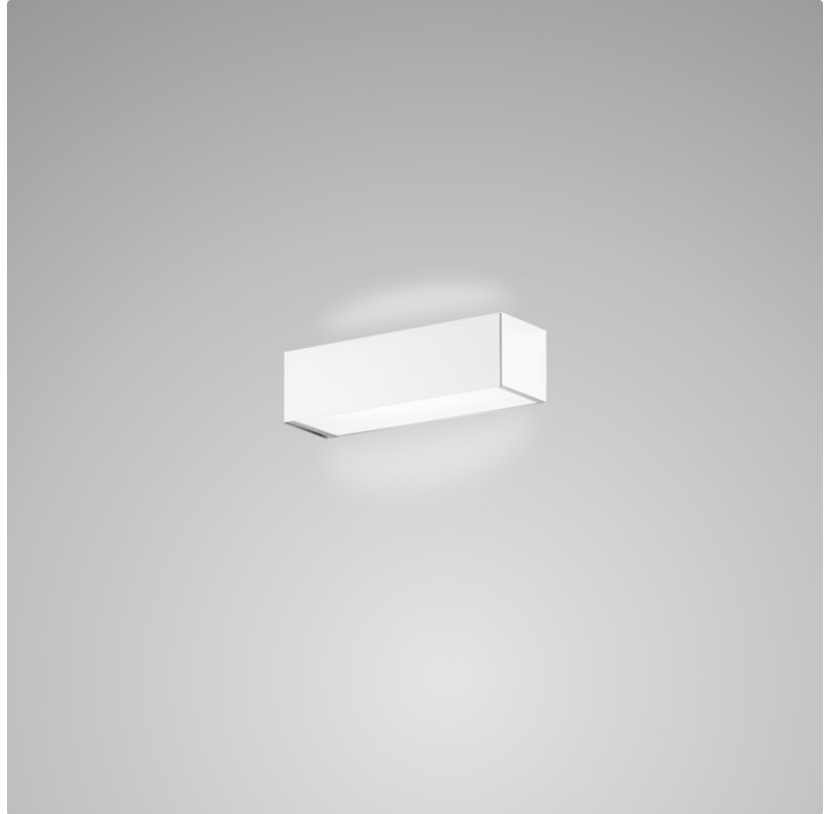

TOY SURFACE

D83281-WHI

GENERAL

Series: Toy

Brand: Panzeri

Division: Design

Mounting Type: Surface

Mounting Location: Wall

PHYSICAL

Shape: Rectangle

Length (mm): 250

Length (in): $9 \frac{13}{16}$

Height (mm): 70

Height (in): $2 \frac{3}{4}$

Extension (mm): 85

Extension (in): $3 \frac{3}{8}$

Light Distribution: Direct / Indirect

Weight (kg): 0.82

Weight (lbs): 1.8

Diffuser: Frost White Glass

Fixture Material: Metal

ELECTRICAL

Lamp Type: LED

Input Wattage (W): 13

Total Output Wattage (W): 12

Driver Included: Yes

Driver Type: Integral LED driver, 700mA (Dimming and 277V options available with remote driver sold separately)

LED

Color Temperature (°K): 3000

Max. Delivered Lumen (lm): 938

Nominal Lumen (lm): 2 x 730lm

CRI: >80 CRI

OPTICAL

RATINGS AND CERTIFICATIONS

Certified By: CSA Certified to UL and CSA Standards

IP rating: IP20