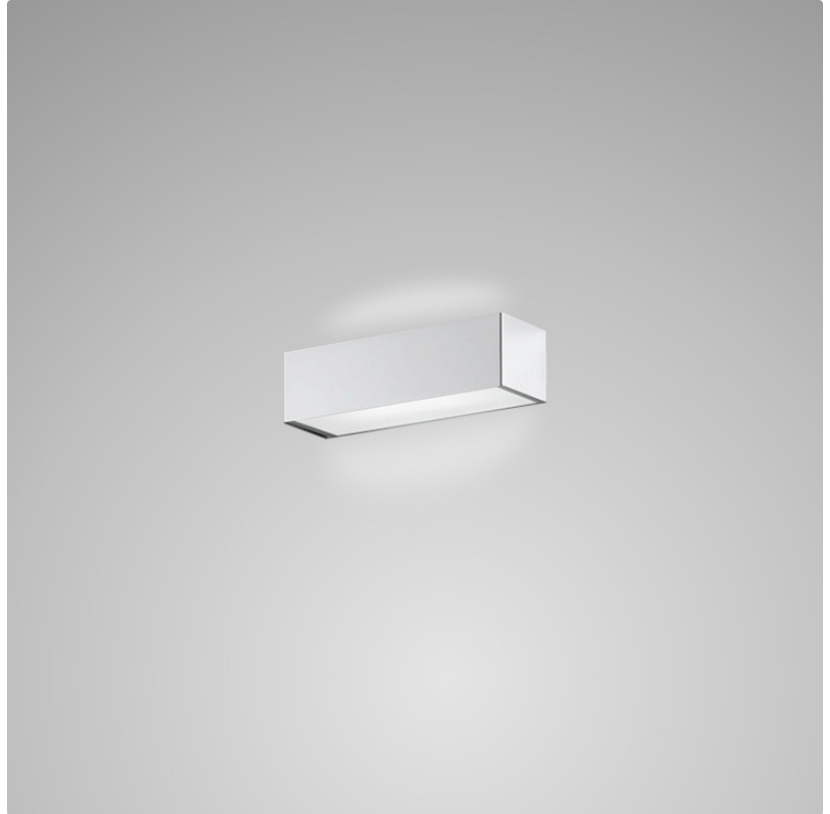

PROJECT
TYPE
NOTES
QUANTITY
DATE

TOY SURFACE

D83139

GENERAL

Series: Toy
Brand: Panzeri
Division: Design
Mounting Type: Surface
Mounting Location: Wall
Subcategory: Ambient

PHYSICAL

Shape: Rectangle
Length (mm): 250
Length (in): 9 7/8
Height (mm): 70
Height (in): 2 3/4
Extension (mm): 85
Extension (in): 3 1/4
Light Distribution: Direct / Indirect
Weight (kg): 0.9
Weight (lbs): 2
Diffuser: Frost White Glass
Fixture Finish: SST
Fixture Material: Metal

ELECTRICAL

Number of Lamps: 1
Lamp Type: CFL
Bulb Included: Bulb Not Included
Total Output Wattage (W): 26
Max. Wattage Per Lamp (W): 26
Lamp Base: GX24-q3
Driver Included: Yes
Driver Type: Ballast - 120Vac - Non-dimming
Input Voltage (V): 120

LED

OPTICAL

RATINGS AND CERTIFICATIONS

Certified By: CSA Certified to UL and CSA Standards
IP rating: IP40