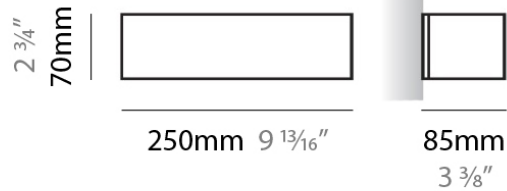

PROJECT
TYPE
NOTES
QUANTITY
DATE

TOY SURFACE

D83139

GENERAL

Series: Toy
Brand: Panzeri
Division: Design
Mounting Type: Surface
Mounting Location: Wall
Subcategory: Ambient

PHYSICAL

Shape: Rectangle
Length (mm): 250
Length (in): 9 7/8
Height (mm): 70
Height (in): 2 3/4
Extension (mm): 85
Extension (in): 3 1/4
Light Distribution: Direct / Indirect
Weight (kg): 0.9
Weight (lbs): 2
Diffuser: Frost White Glass
Fixture Finish: SST
Fixture Material: Metal

ELECTRICAL

Number of Lamps: 1
Lamp Type: CFL
Bulb Included: Bulb Not Included
Total Output Wattage (W): 26
Max. Wattage Per Lamp (W): 26
Lamp Base: GX24-q3
Driver Included: Yes
Driver Type: Ballast - 120Vac - Non-dimming
Input Voltage (V): 120

LED

OPTICAL

RATINGS AND CERTIFICATIONS

Certified By: CSA Certified to UL and CSA Standards
IP rating: IP40