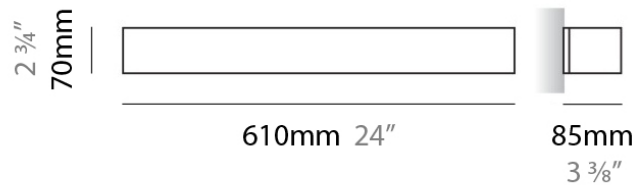

TOY SURFACE

D83286-PSS

GENERAL

Series: Toy _____
Brand: Panzeri _____
Division: Design _____
Mounting Type: Surface _____
Mounting Location: Wall _____

PHYSICAL

Shape: Rectangle _____
Length (mm): 610 _____
Length (in): 24 _____
Height (mm): 70 _____
Height (in): 2 3/4 _____
Extension (mm): 85 _____
Extension (in): 3 3/8 _____
Light Distribution: Direct / Indirect _____
Weight (kg): 1.8 _____
Weight (lbs): 4 _____
Diffuser: Frost White Glass _____
Fixture Material: Metal _____

ELECTRICAL

Lamp Type: LED _____
Input Wattage (W): 35 _____
Driver Included: Yes _____
Driver Type: Integral LED driver, 500mA (Dimming and 277V options available with remote driver sold separately) _____

LED

Color Temperature (°K): 3000 _____
Max. Delivered Lumen (lm): 2814 _____
CRI: >80 CRI _____

OPTICAL

RATINGS AND CERTIFICATIONS

Certified By: CSA Certified to UL and CSA Standards _____
IP rating: IP20 _____