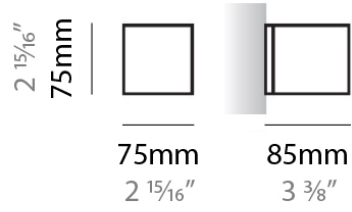

PROJECT	_____
TYPE	_____
NOTES	_____
QUANTITY	_____
DATE	_____

TOY SURFACE

D83147-MSS

GENERAL

Series: Toy _____
Brand: Panzeri _____
Division: Design _____
Mounting Type: Surface _____
Mounting Location: Wall _____

PHYSICAL

Shape: Square _____
Length (mm): 75 _____
Length (in): 2 ¹⁵/₁₆ _____
Height (mm): 75 _____
Height (in): 2 ¹⁵/₁₆ _____
Extension (mm): 85 _____
Extension (in): 3 ³/₈ _____
Light Distribution: Direct / Indirect _____
Weight (kg): 0.6 _____
Weight (lbs): 1 _____
Diffuser: Frost White Glass _____
Fixture Material: Metal _____

ELECTRICAL

Number of Lamps: 1 _____
Lamp Type: LED Retrofit / Halogen _____
Bulb Included: Bulb Not Included _____
Total Output Wattage (W): 3 / 35 _____
Max. Wattage Per Lamp (W): 3 / 35 _____
Lamp Base: G9 _____
Input Voltage (V): 120 _____

LED

Nominal Lumen (lm): 650 _____

OPTICAL

RATINGS AND CERTIFICATIONS

Certified By: CSA Certified to UL and CSA Standards _____
IP rating: IP20 _____