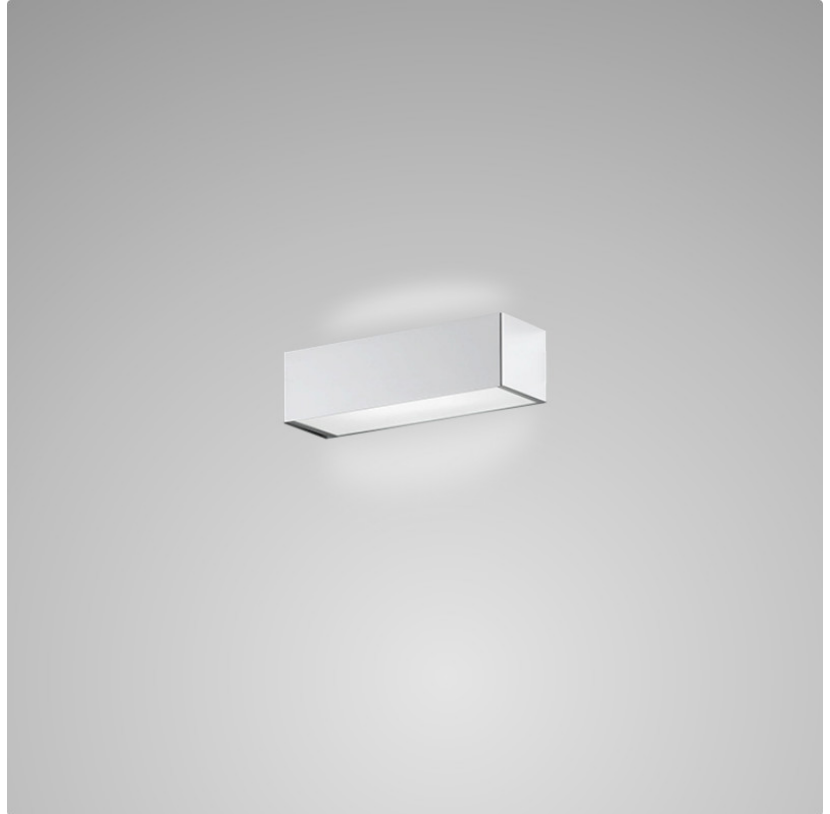

TOY SURFACE

D83281-MSS

GENERAL

Series: Toy _____

Brand: Panzeri _____

Division: Design _____

Mounting Type: Surface _____

Mounting Location: Wall _____

PHYSICAL

Shape: Rectangle _____

Length (mm): 250 _____

Length (in): $9 \frac{13}{16}$ _____

Height (mm): 70 _____

Height (in): $2 \frac{3}{4}$ _____

Extension (mm): 85 _____

Extension (in): $3 \frac{3}{8}$ _____

Light Distribution: Direct / Indirect _____

Weight (kg): 0.82 _____

Weight (lbs): 1.8 _____

Diffuser: Frost White Glass _____

Fixture Material: Metal _____

ELECTRICAL

Lamp Type: LED _____

Input Wattage (W): 13 _____

Total Output Wattage (W): 12 _____

Driver Included: Yes _____

Driver Location: Integrated _____

Driver Type: Integral LED driver, 700mA (Dimming and 277V options available with remote driver sold separately) _____

LED

Color Temperature (°K): 3000 _____

Max. Delivered Lumen (lm): 938 _____

CRI: >80 CRI _____

OPTICAL

RATINGS AND CERTIFICATIONS

Certified By: CSA Certified to UL and CSA Standards _____

IP rating: IP20 _____