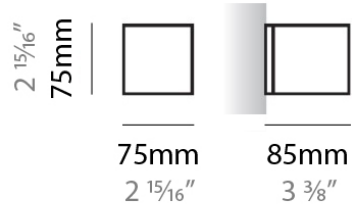

PROJECT
TYPE
NOTES
QUANTITY
DATE

TOY SURFACE

D83147-WHI

GENERAL

Series: Toy
Brand: Panzeri
Division: Design
Mounting Type: Surface
Mounting Location: Wall

PHYSICAL

Shape: Square
Length (mm): 75
Length (in): 2 ¹⁵/₁₆
Height (mm): 75
Height (in): 2 ¹⁵/₁₆
Extension (mm): 85
Extension (in): 3 ³/₈
Light Distribution: Direct / Indirect
Weight (kg): 0.6
Weight (lbs): 1
Diffuser: Frost White Glass
Fixture Material: Metal

ELECTRICAL

Number of Lamps: 1
Lamp Type: LED Retrofit / Halogen
Bulb Included: Bulb Not Included
Total Output Wattage (W): 3 / 35
Max. Wattage Per Lamp (W): 3 / 35
Lamp Base: G9
Input Voltage (V): 120

LED

OPTICAL

RATINGS AND CERTIFICATIONS

Certified By: CSA Certified to UL and CSA Standards
IP rating: IP20