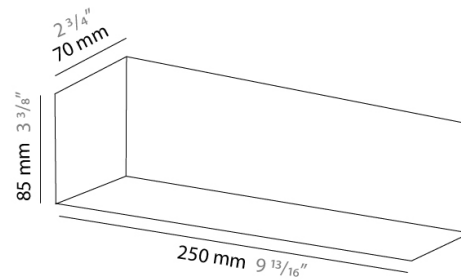

TOY SURFACE

D83281-MSS

GENERAL

Series: Toy _____

Brand: Panzeri _____

Division: Design _____

Mounting Type: Surface _____

Mounting Location: Wall _____

PHYSICAL

Shape: Rectangle _____

Length (mm): 250 _____

Length (in): $9 \frac{13}{16}$ _____

Height (mm): 70 _____

Height (in): $2 \frac{3}{4}$ _____

Extension (mm): 85 _____

Extension (in): $3 \frac{3}{8}$ _____

Light Distribution: Direct / Indirect _____

Weight (kg): 0.82 _____

Weight (lbs): 1.8 _____

Diffuser: Frost White Glass _____

Fixture Material: Metal _____

ELECTRICAL

Lamp Type: LED _____

Input Wattage (W): 13 _____

Total Output Wattage (W): 12 _____

Driver Included: Yes _____

Driver Location: Integrated _____

Driver Type: Integral LED driver, 700mA (Dimming and 277V options available with remote driver sold separately) _____

LED

Color Temperature (°K): 3000 _____

Max. Delivered Lumen (lm): 938 _____

CRI: >80 CRI _____

OPTICAL

RATINGS AND CERTIFICATIONS

Certified By: CSA Certified to UL and CSA Standards _____

IP rating: IP20 _____