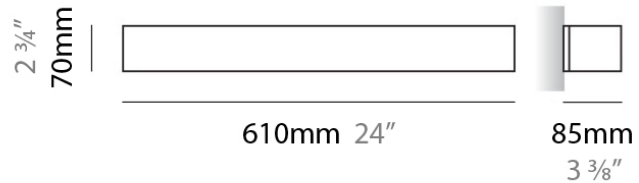

TOY SURFACE

D83140

GENERAL

Series: Toy
Brand: Panzeri
Division: Design
Mounting Type: Surface
Mounting Location: Wall
Subcategory: Ambient

PHYSICAL

Shape: Rectangle
Length (mm): 610
Length (in): 24
Height (mm): 70
Height (in): 2 3/4
Extension (mm): 85
Extension (in): 3 3/8
Light Distribution: Direct / Indirect
Weight (kg): 2.7
Weight (lbs): 6
Diffuser: Frost White Glass
Fixture Finish: WHI
Fixture Material: Metal

ELECTRICAL

Number of Lamps: 1
Lamp Type: LED Retrofit / CFL
Bulb Included: Bulb Not Included
Total Output Wattage (W): 26 / 55
Max. Wattage Per Lamp (W): 26 / 55
Lamp Base: 2GX13
Dimming: Non-Dimmable
Driver Included: Yes
Driver Location: Integrated
Driver Type: Ballast - Universal - Non-dimming
Input Voltage (V): 120 - 277

LED

OPTICAL

RATINGS AND CERTIFICATIONS

Certified By: CSA Certified to UL and CSA Standards
IP rating: IP40