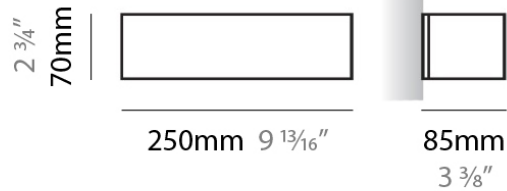

TOY SURFACE

D83137

GENERAL

Series: Toy
Brand: Panzeri
Division: Design
Mounting Type: Surface
Mounting Location: Wall
Subcategory: Ambient

PHYSICAL

Shape: Rectangle
Length (mm): 250
Length (in): 9 ⁷/₁₆
Height (mm): 70
Height (in): 2 ³/₄
Extension (mm): 85
Extension (in): 3 ¹/₄
Light Distribution: Direct / Indirect
Weight (kg): 0.9
Weight (lbs): 2
Diffuser: Frost White Glass
Fixture Finish: WHI
Fixture Material: Metal

ELECTRICAL

Number of Lamps: 1
Lamp Type: CFL
Bulb Included: Bulb Not Included
Total Output Wattage (W): 26
Max. Wattage Per Lamp (W): 26
Lamp Base: GX24-q3
Dimming: Non-Dimmable
Driver Included: Yes
Driver Type: Ballast - 120Vac - Non-dimming
Input Voltage (V): 120

LED

OPTICAL

RATINGS AND CERTIFICATIONS

Certified By: CSA Certified to UL and CSA Standards
IP rating: IP40