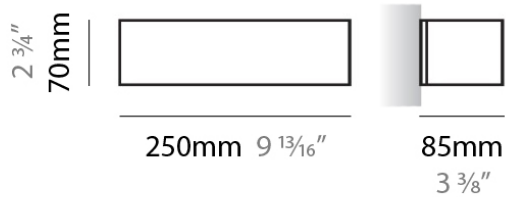

TOY SURFACE

D83285

GENERAL

Series: Toy _____
Brand: Panzeri _____
Division: Design _____
Mounting Type: Surface _____
Mounting Location: Wall _____
Subcategory: Ambient _____

PHYSICAL

Shape: Rectangle _____
Length (mm): 250 _____
Length (in): 9 7/8 _____
Height (mm): 70 _____
Height (in): 2 3/4 _____
Extension (mm): 85 _____
Extension (in): 3 1/4 _____
Light Distribution: Direct / Indirect _____
Weight (kg): 0.9 _____
Weight (lbs): 2 _____
Diffuser: Frost White Glass _____
Fixture Material: Metal _____

ELECTRICAL

Number of Lamps: 1 _____
Lamp Type: LED _____
Total Output Wattage (W): 12 _____
Dimming: Non-Dimmable _____
Driver Included: Yes _____
Driver Location: Integrated _____
Driver Type: Constant Current _____
Driver Class: Class 2 _____
Input Voltage (V): 120 _____
Upon Request: (Dimming and 277V options available with remote driver sold separately) _____

LED

Color Temperature (°K): 3000 _____
Nominal Lumen (lm): 2 x 730 _____
CRI: >80 CRI _____

OPTICAL

RATINGS AND CERTIFICATIONS

Certified By: CSA Certified to UL and CSA Standards _____
IP rating: IP40 _____